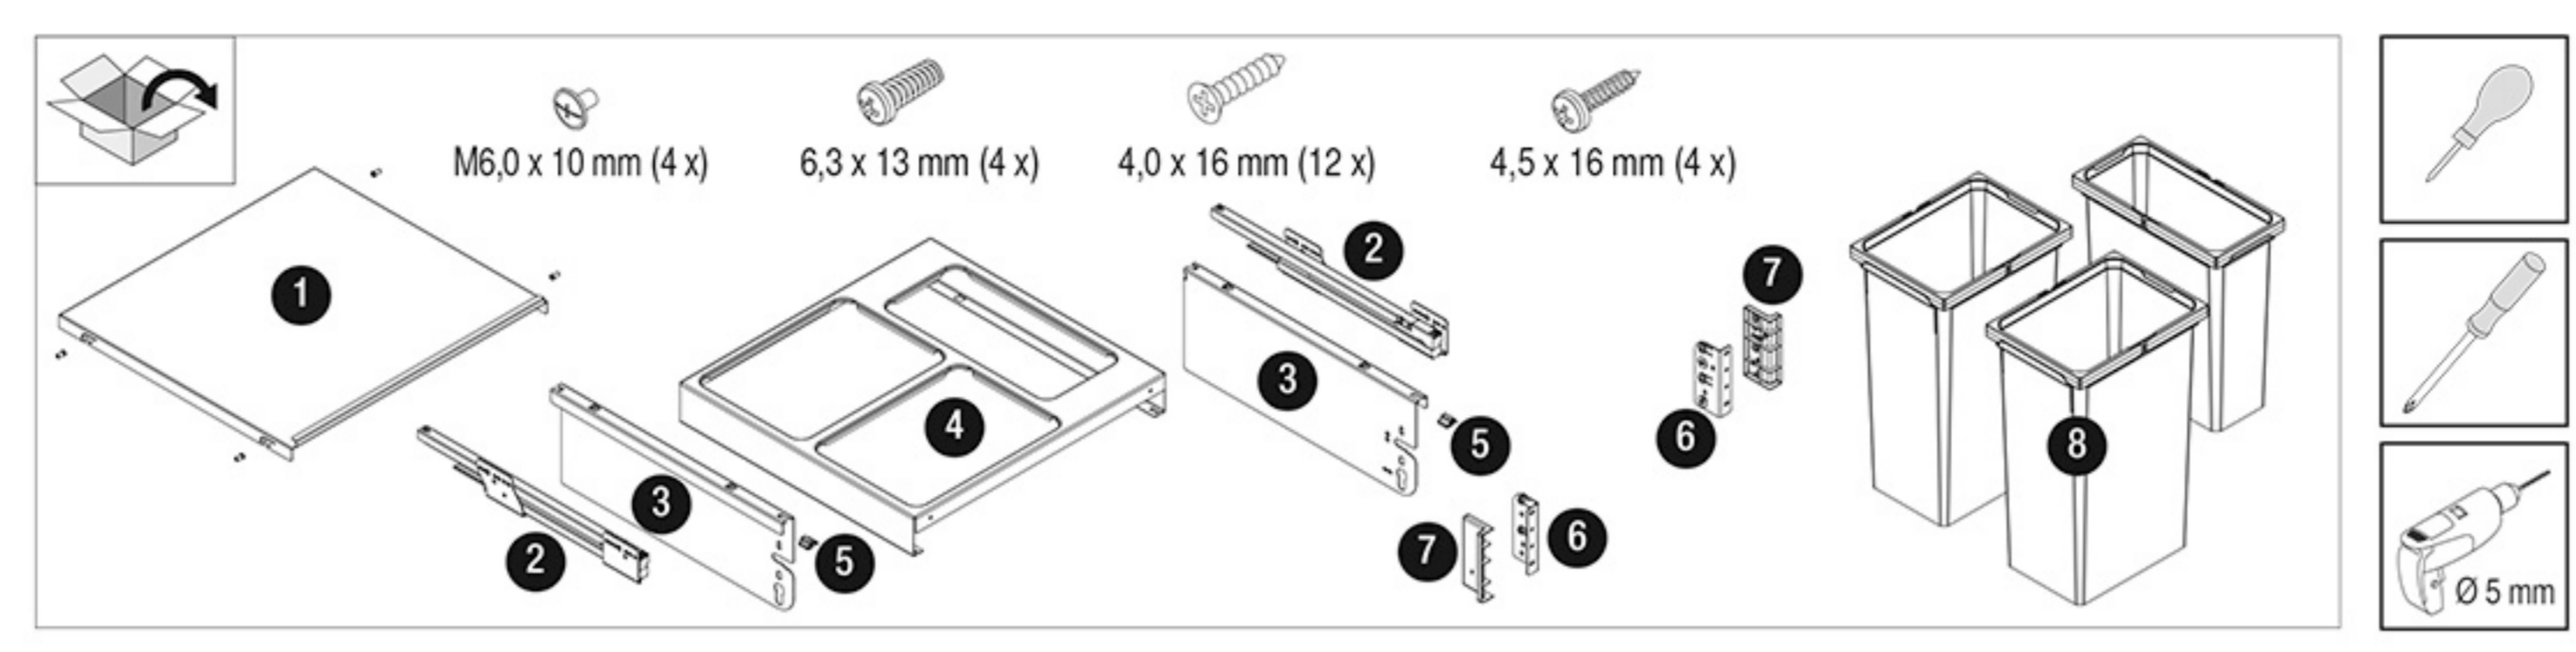

VAUTH SAGEL
04/2017

VS ENVI Space XX 515

400
450
500
600

VAUTH SAGEL
QUALITY
MADE IN GERMANY

Alle Maße sind in mm angegeben. All dimensions are in millimeters.

44010473_04