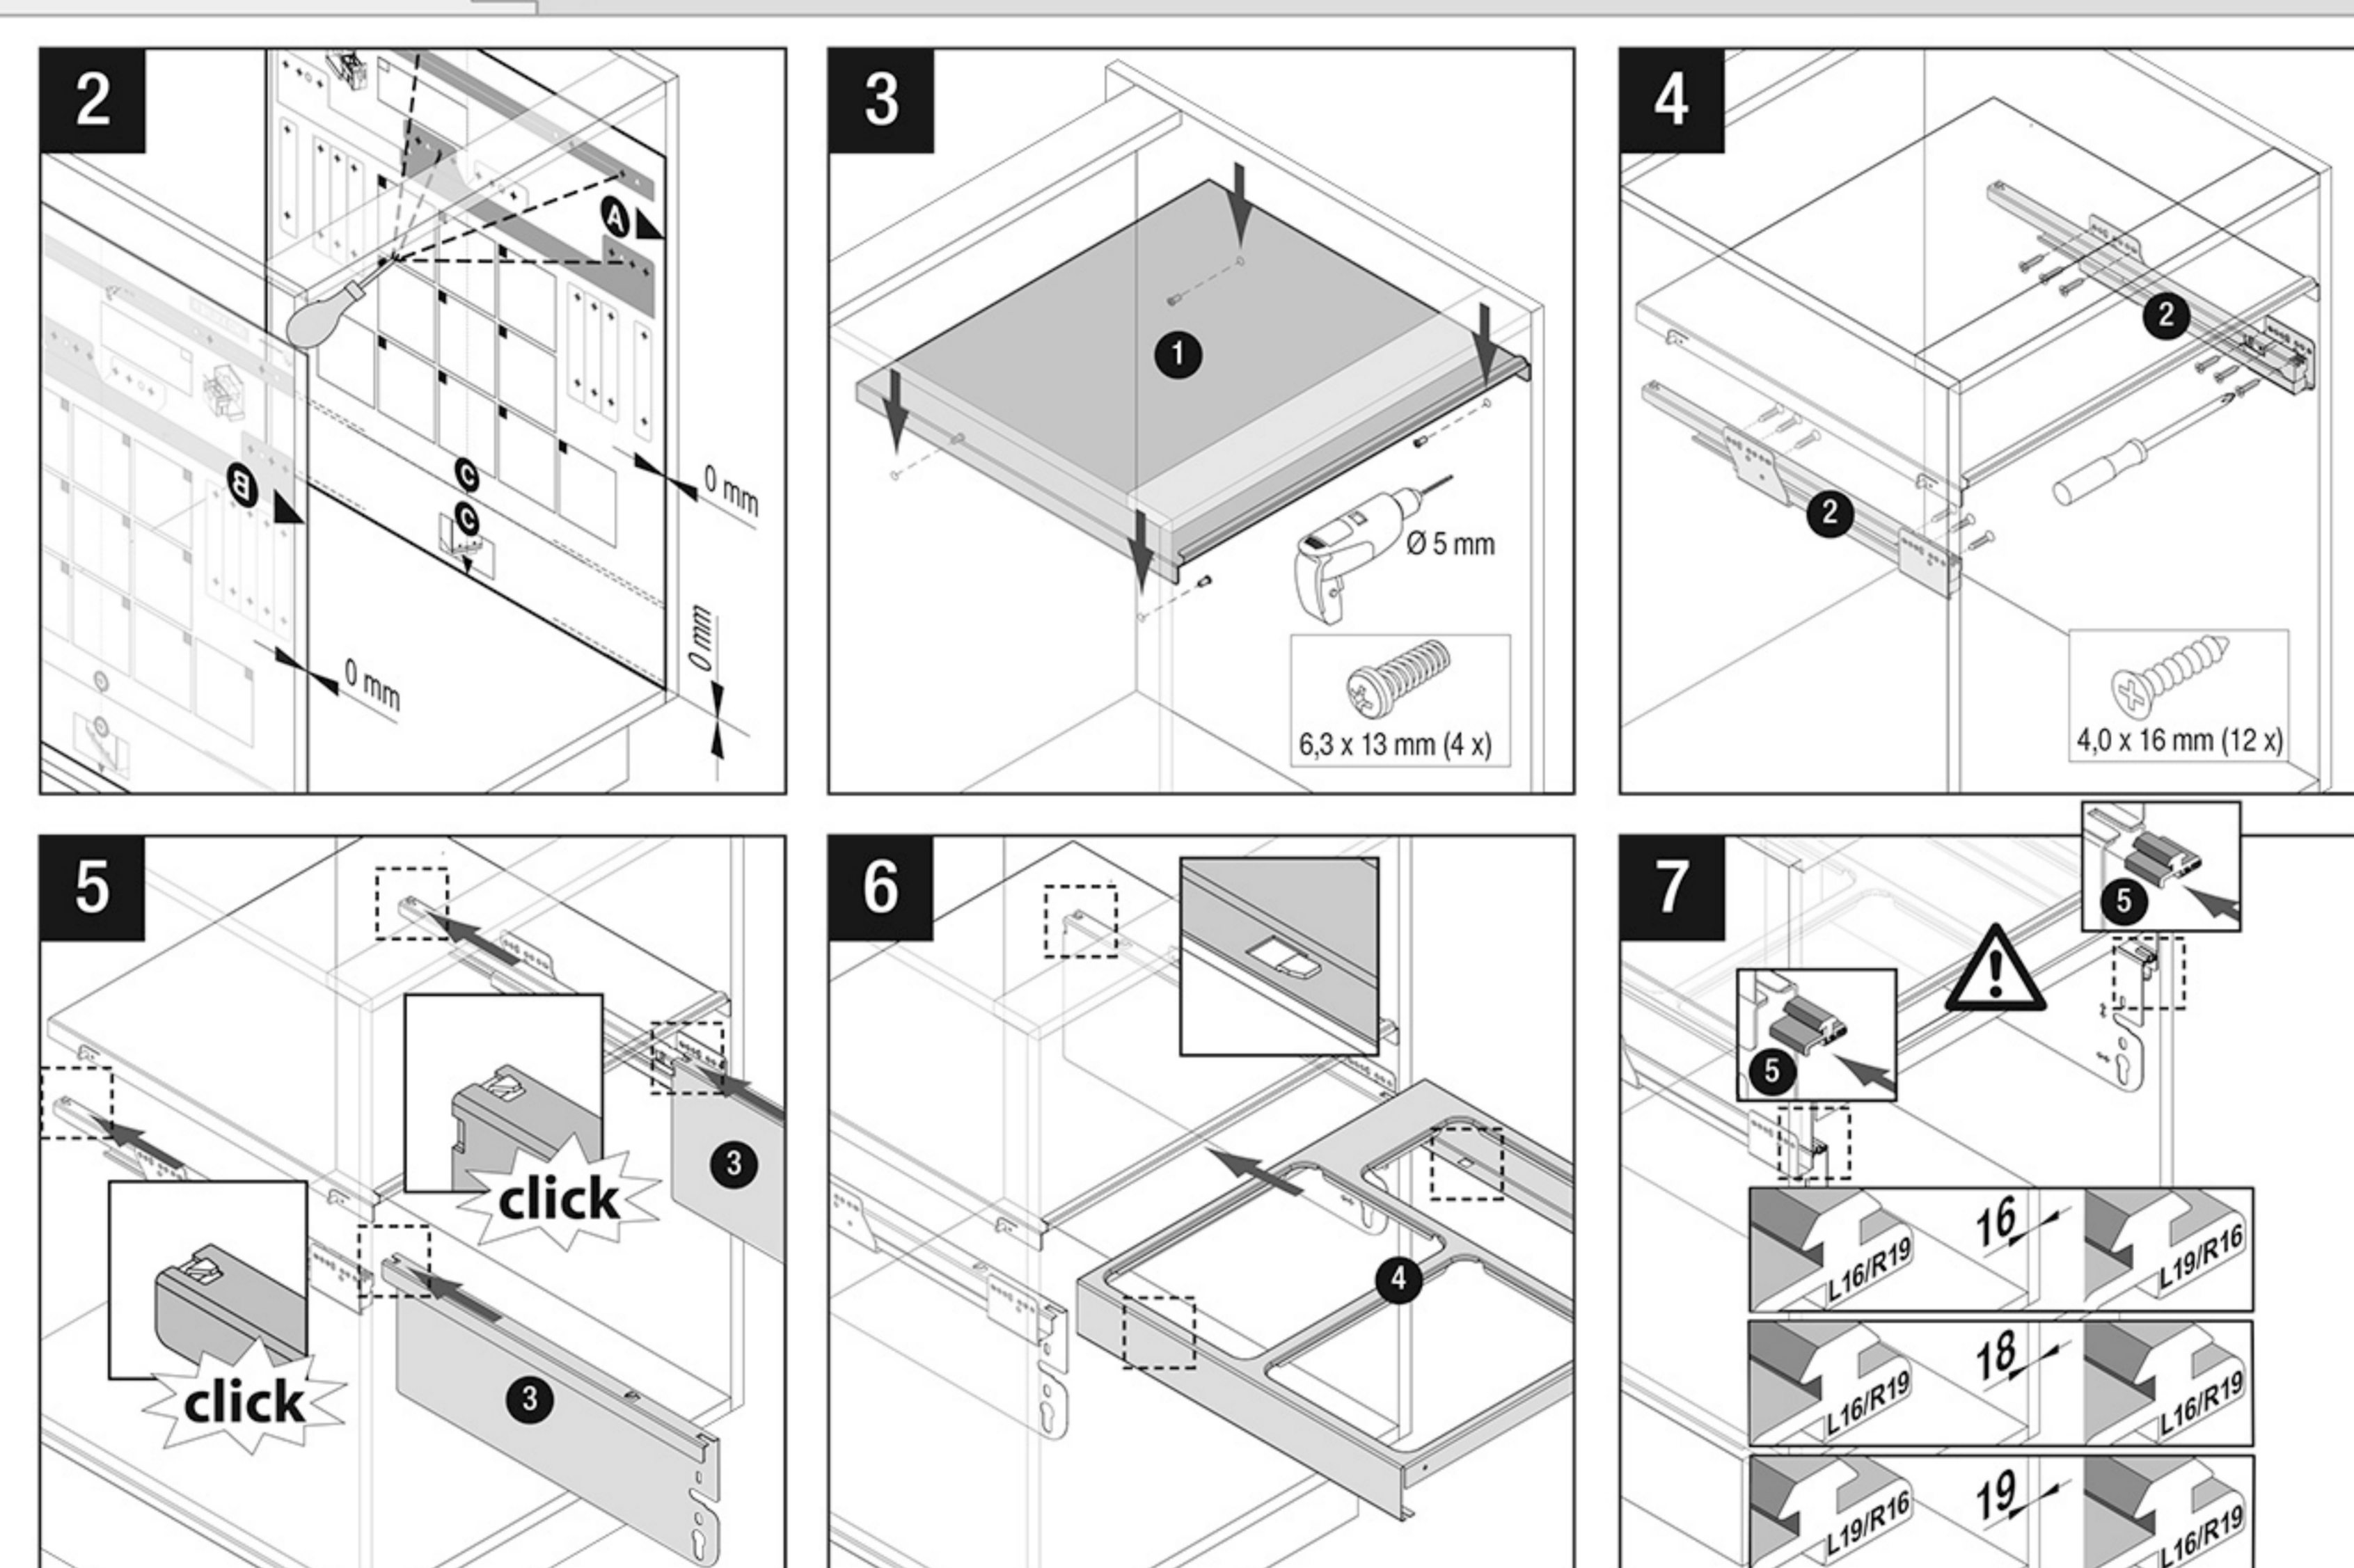

VAUTH SAGEL
04/2017

VS ENVI Space XX 515

400
450
500
600

VAUTH SAGEL
QUALITY
MADE IN GERMANY

Alle Maße sind in mm angegeben. All dimensions are in millimeters.

44010473_04