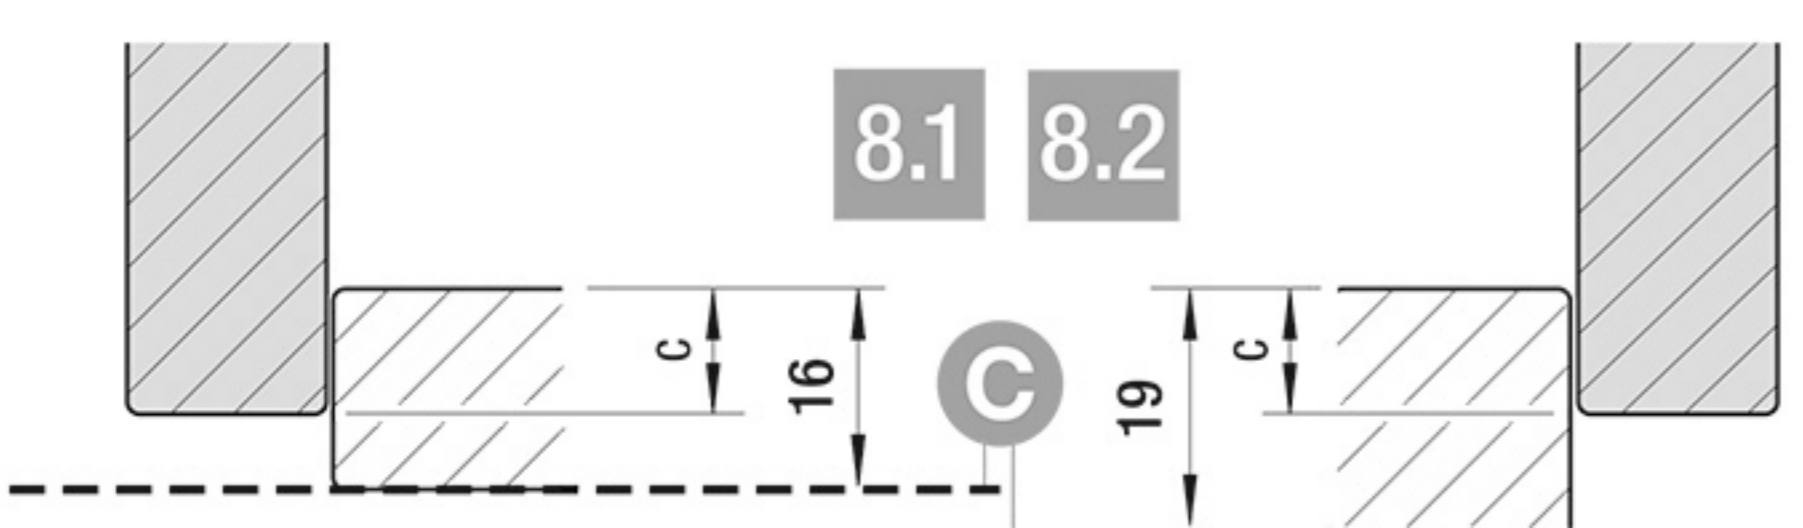

VAUTH SAGEL
04/2017

VS ENVI Space XX 515

400
450
500
600

VAUTH SAGEL
QUALITY
MADE IN GERMANY

Alle Maße sind in mm angegeben. All dimensions are in millimeters.

44010473_04