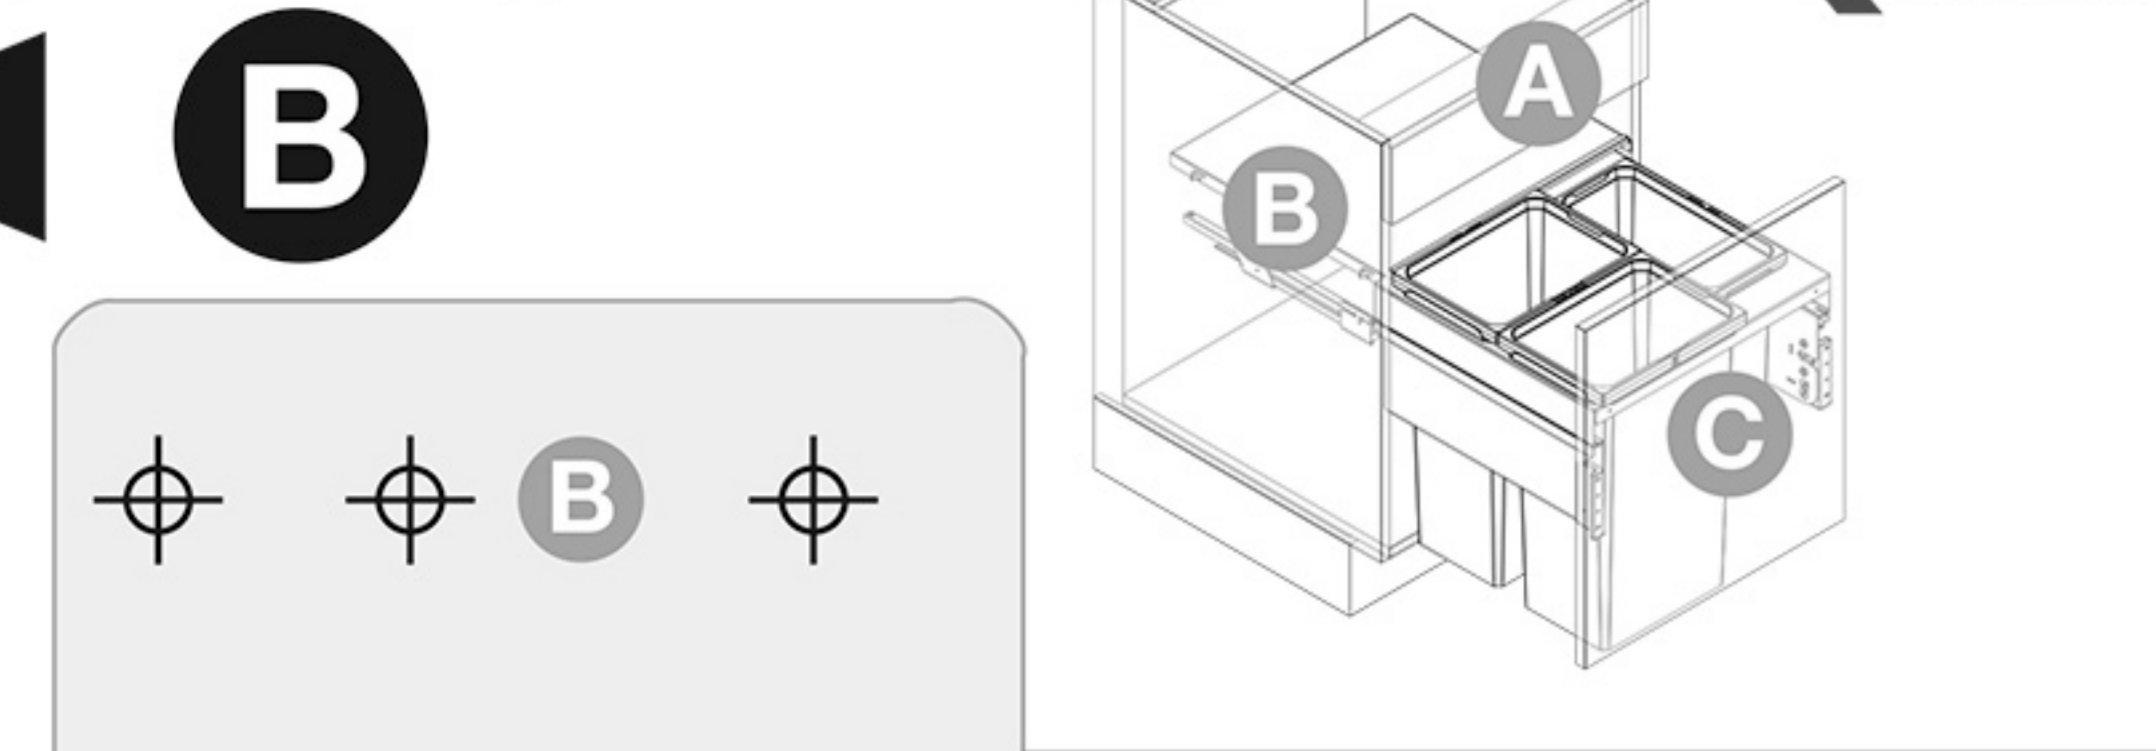

VAUTH SAGEL
04/2017

VS ENVI Space XX 515

400
450
500
600

VAUTH SAGEL
QUALITY
MADE IN GERMANY

Alle Maße sind in mm angegeben. All dimensions are in millimeters.

44010473_04