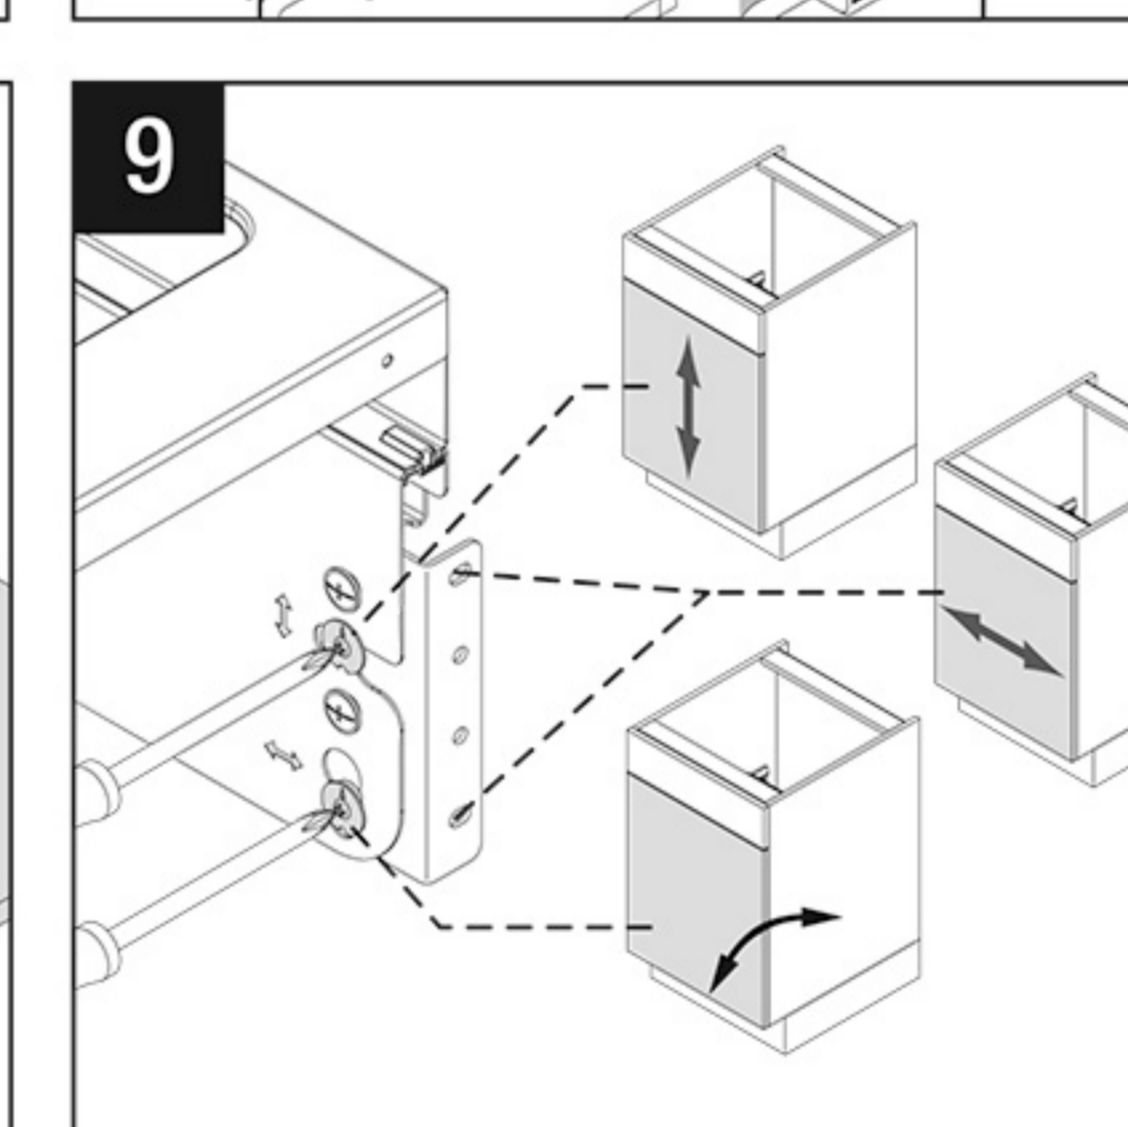

VAUTH SAGEL
04/2017

VS ENVI Space XX 515

400
450
500
600

VAUTH SAGEL
QUALITY
MADE IN GERMANY

Alle Maße sind in mm angegeben. All dimensions are in millimeters.

44010473_04