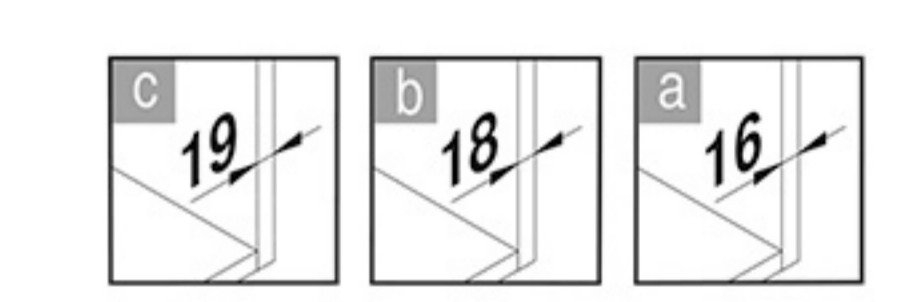

VAUTH SAGEL
04/2017

VS ENVI Space XX 515

400
450
500
600

VAUTH SAGEL
QUALITY
MADE IN GERMANY

Alle Maße sind in mm angegeben. All dimensions are in millimeters.

44010473_04