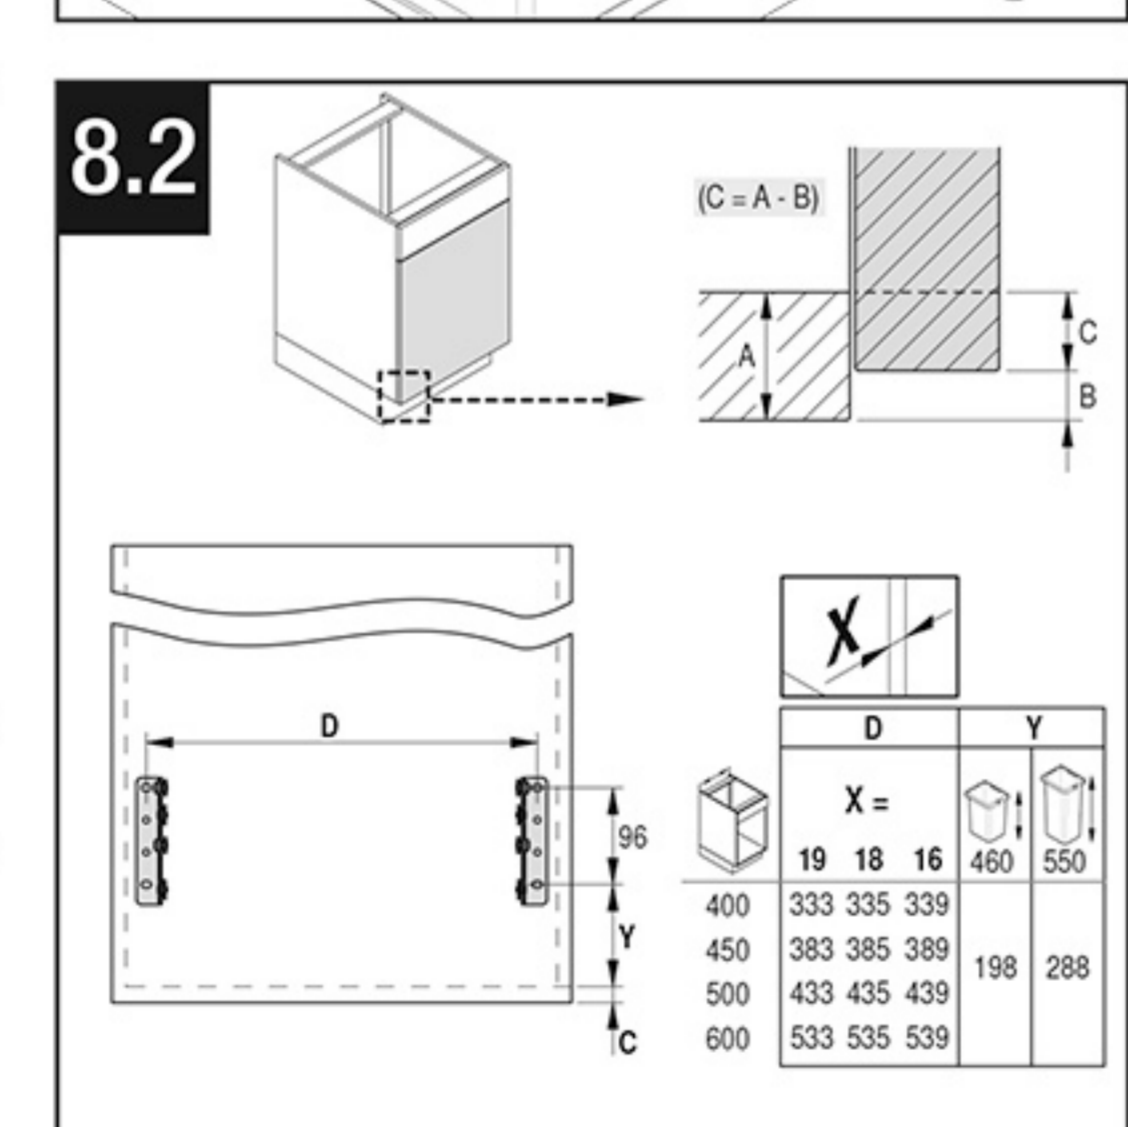

VAUTH SAGEL
04/2017

VS ENVI Space XX 515

400
450
500
600

VAUTH SAGEL
QUALITY
MADE IN GERMANY

Alle Maße sind in mm angegeben. All dimensions are in millimeters.

44010473_04