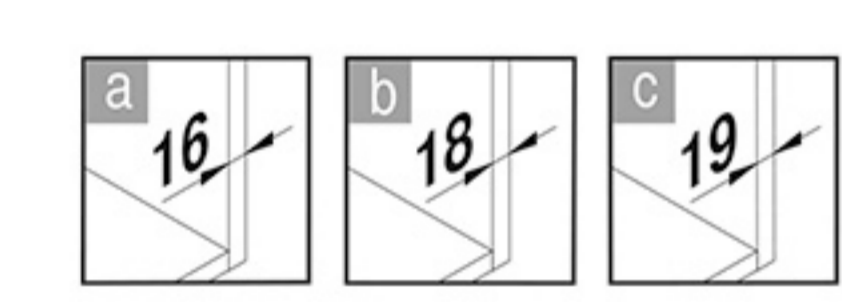

VAUTH SAGEL
04/2017

VS ENVI Space XX 515

400
450
500
600

VAUTH SAGEL
QUALITY
MADE IN GERMANY

Alle Maße sind in mm angegeben. All dimensions are in millimeters.

44010473_04