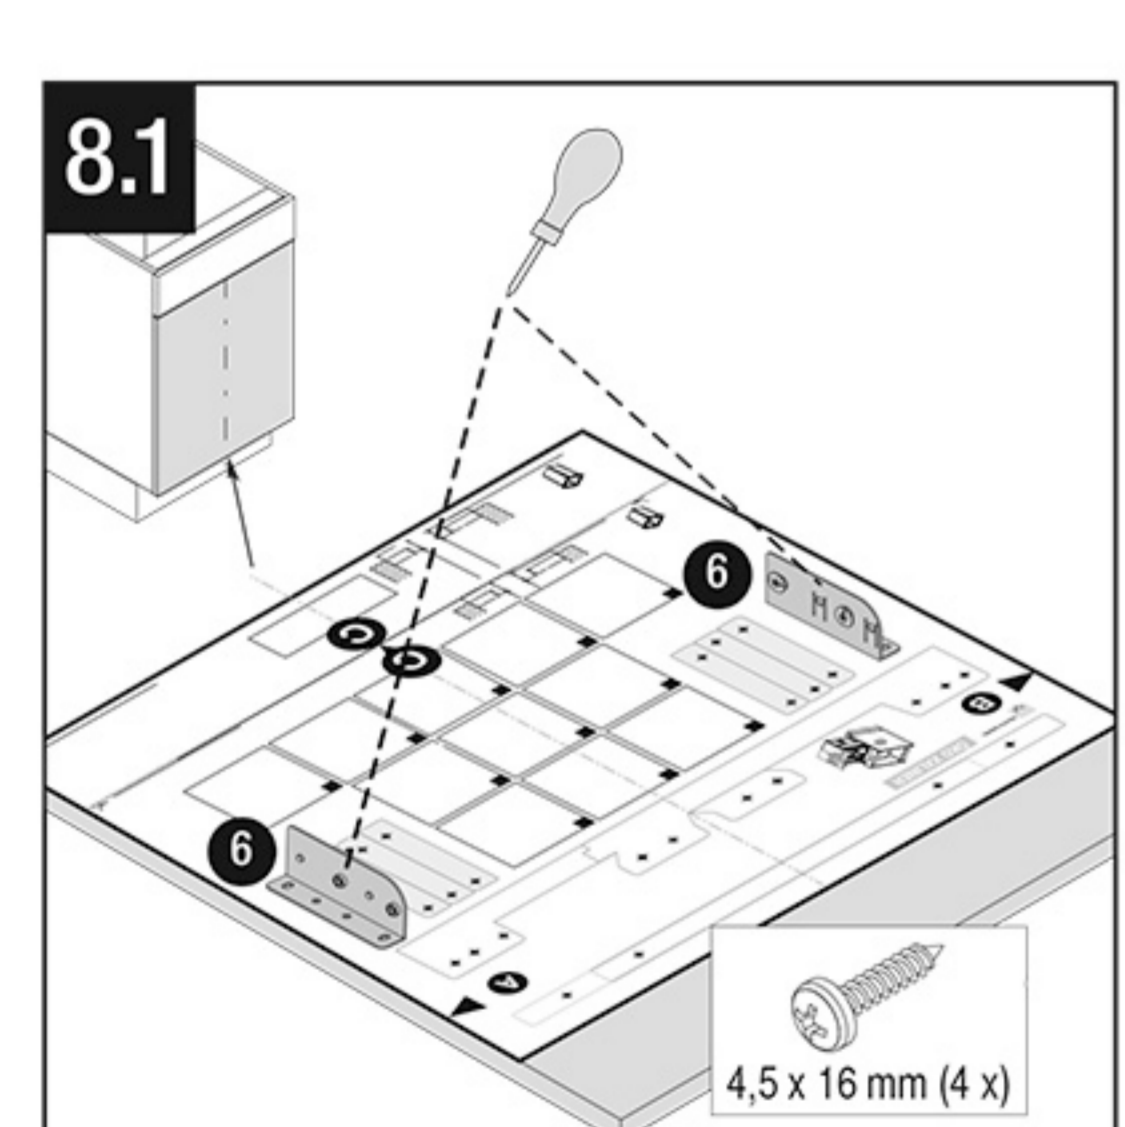

VAUTH SAGEL
04/2017

VS ENVI Space XX 515

400
450
500
600

VAUTH SAGEL
QUALITY
MADE IN GERMANY

Alle Maße sind in mm angegeben. All dimensions are in millimeters.

44010473_04