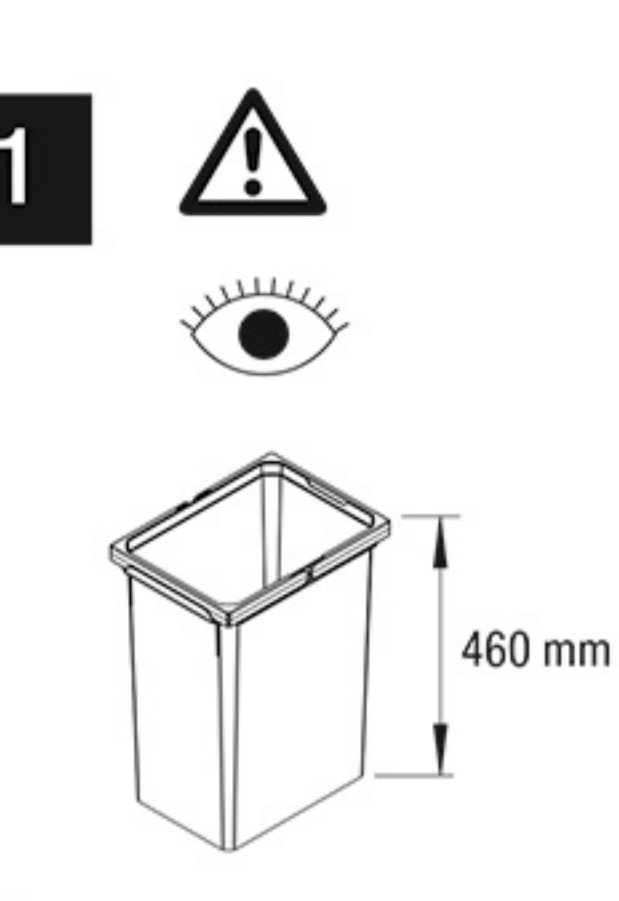

VAUTH SAGEL
04/2017

VS ENVI Space XX 515

400
450
500
600

VAUTH SAGEL
QUALITY
MADE IN GERMANY

Alle Maße sind in mm angegeben. All dimensions are in millimeters.

44010473_04