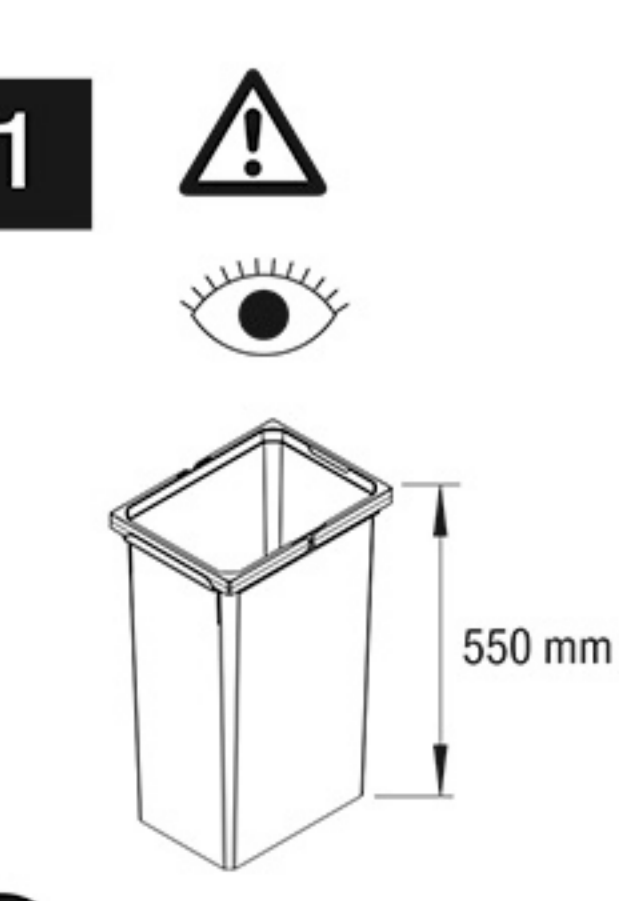

VAUTH SAGEL
04/2017

VS ENVI Space XX 515

400
450
500
600

VAUTH SAGEL
QUALITY
MADE IN GERMANY

Alle Maße sind in mm angegeben. All dimensions are in millimeters.

44010473_04