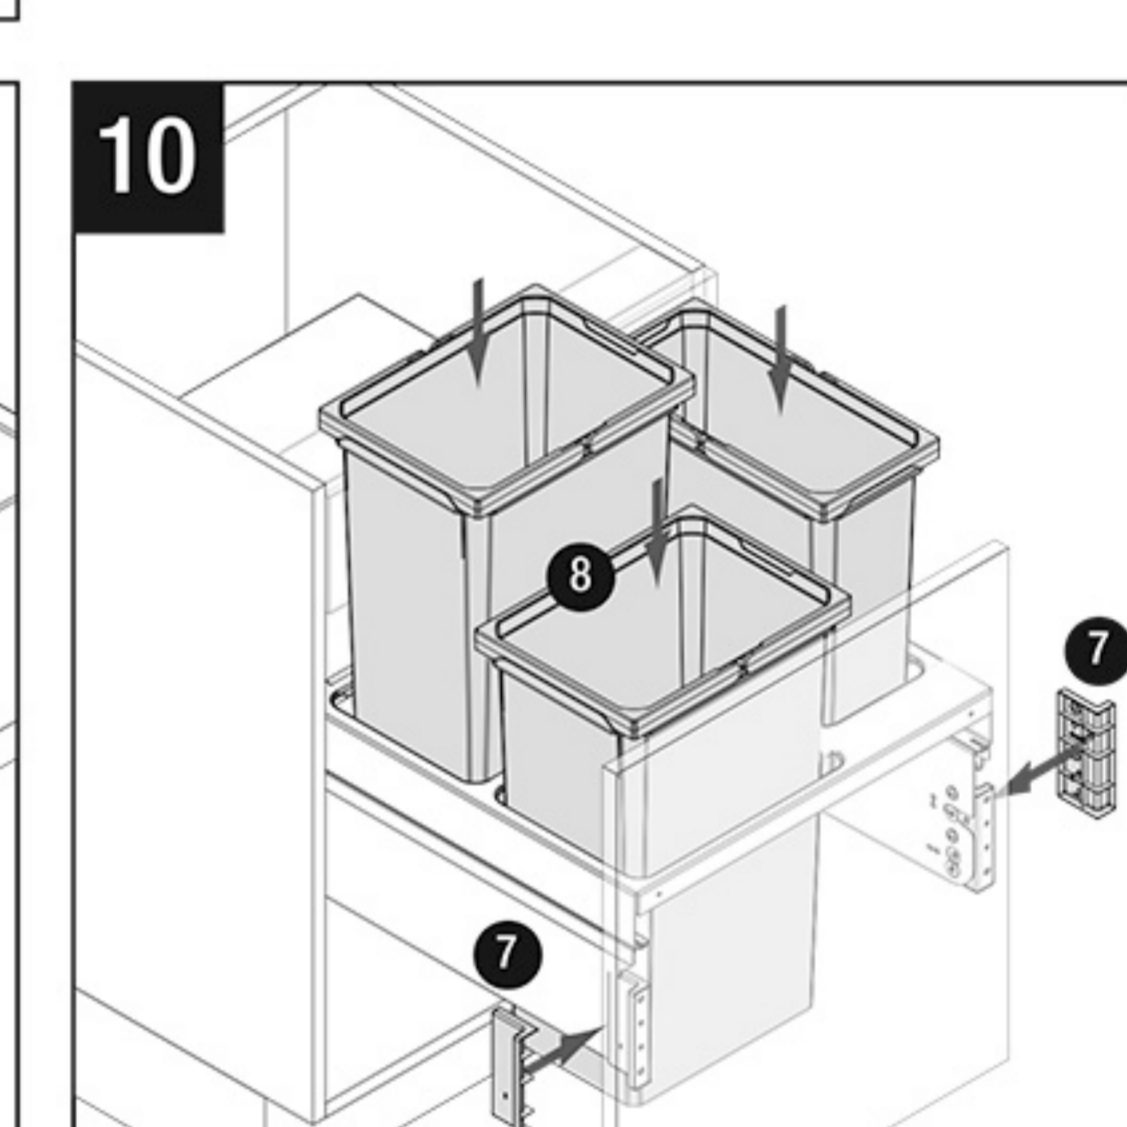

VAUTH SAGEL
04/2017

VS ENVI Space XX 515

400
450
500
600

VAUTH SAGEL
QUALITY
MADE IN GERMANY

Alle Maße sind in mm angegeben. All dimensions are in millimeters.

44010473_04