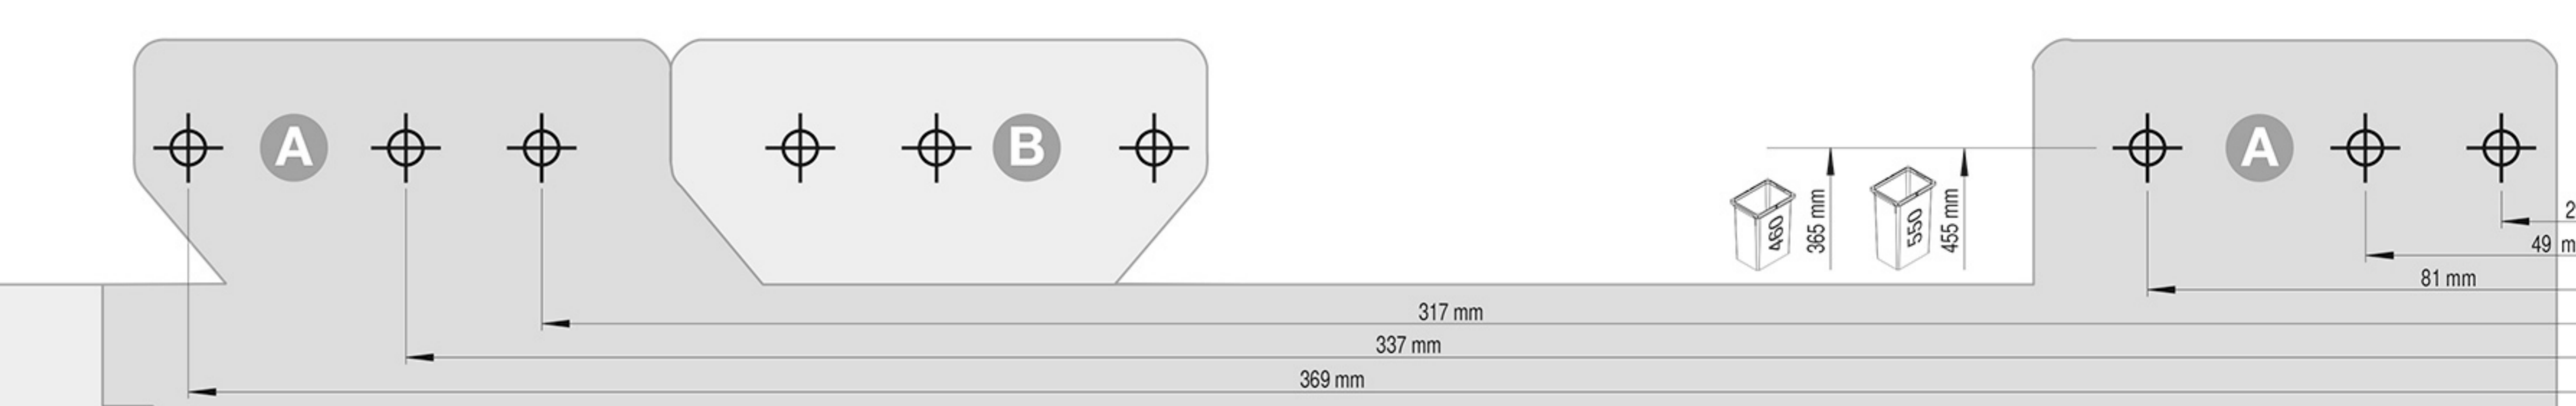

VAUTH SAGEL
04/2017

VS ENVI Space XX 515

400
450
500
600

VAUTH SAGEL
QUALITY
MADE IN GERMANY

Alle Maße sind in mm angegeben. All dimensions are in millimeters.

44010473_04