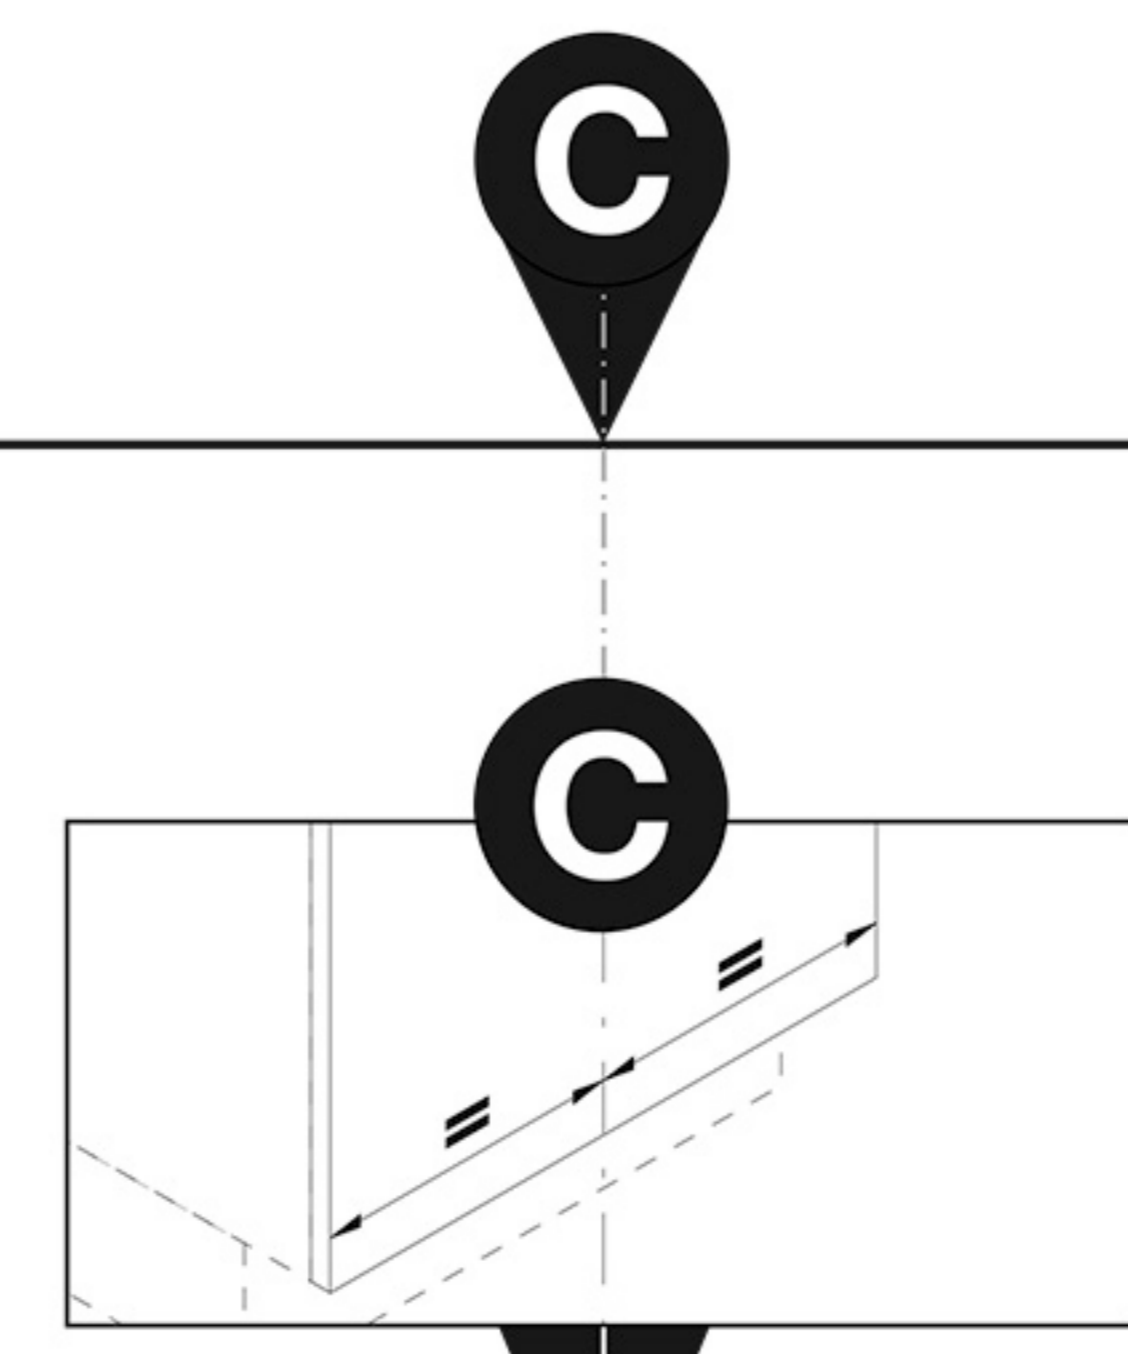

VAUTH SAGEL
04/2017

VS ENVI Space XX 515

400
450
500
600

VAUTH SAGEL
QUALITY
MADE IN GERMANY

Alle Maße sind in mm angegeben. All dimensions are in millimeters.

44010473_04