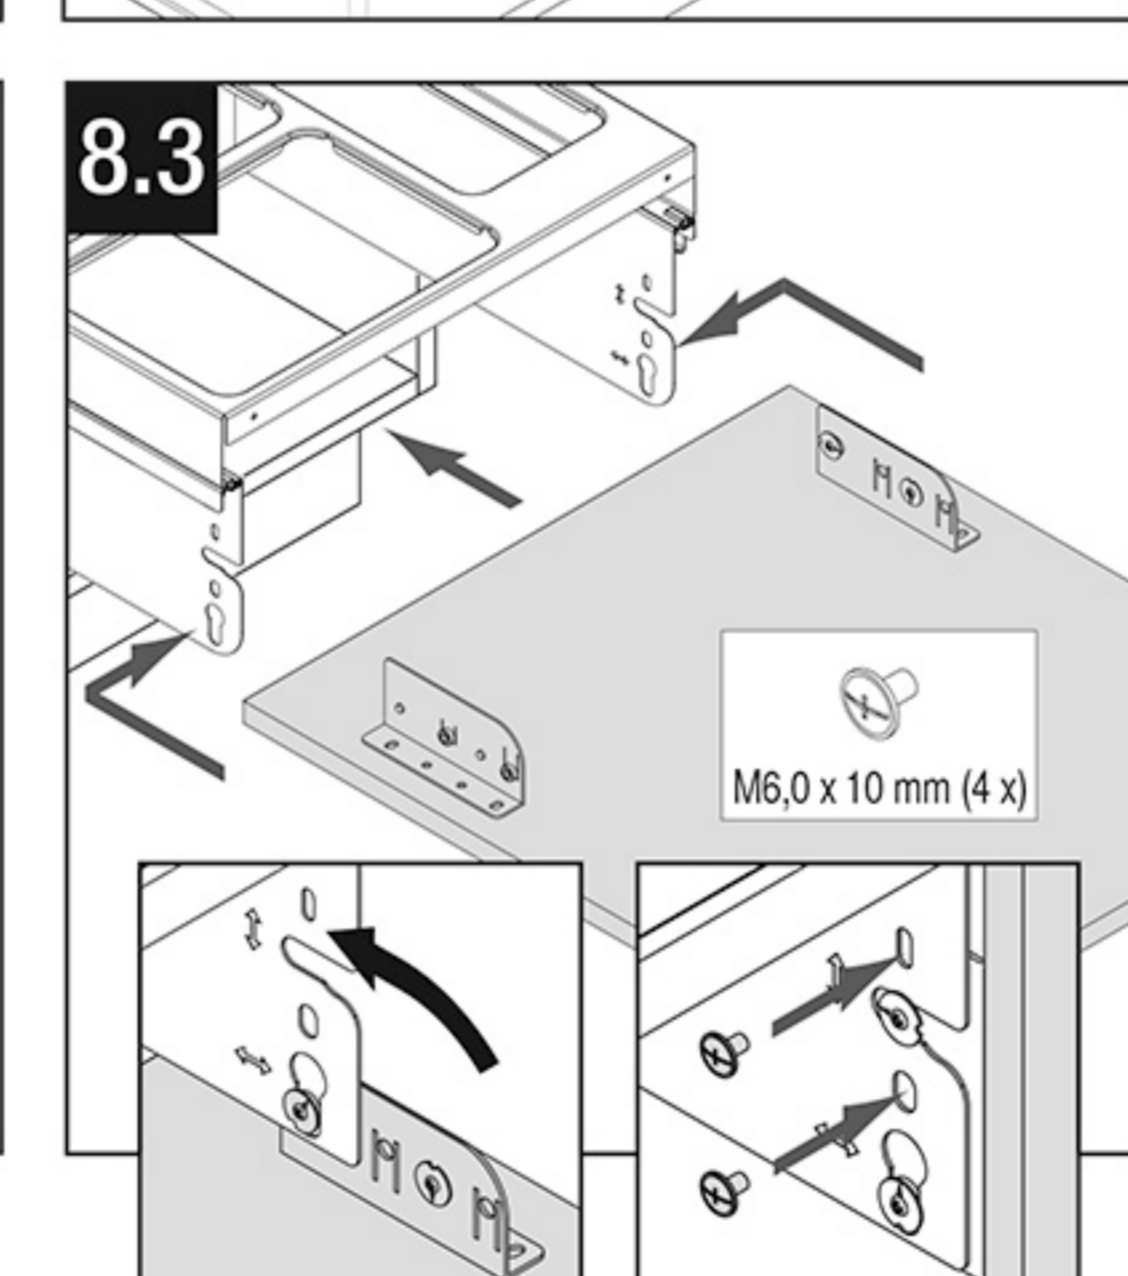

VAUTH SAGEL
04/2017

VS ENVI Space XX 515

400
450
500
600

VAUTH SAGEL
QUALITY
MADE IN GERMANY

Alle Maße sind in mm angegeben. All dimensions are in millimeters.

44010473_04