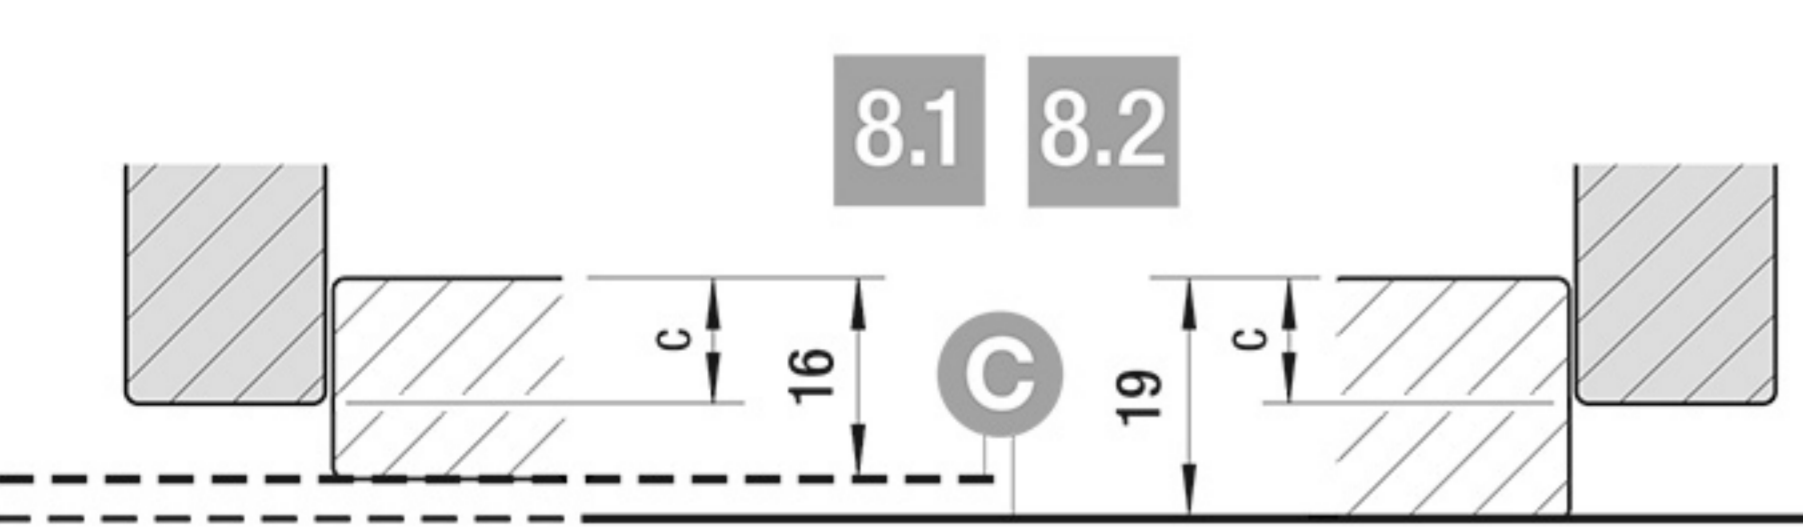

VAUTH SAGEL
04/2017

VS ENVI Space XX 515

400
450
500
600

VAUTH SAGEL
QUALITY
MADE IN GERMANY

Alle Maße sind in mm angegeben. All dimensions are in millimeters.

44010473_04